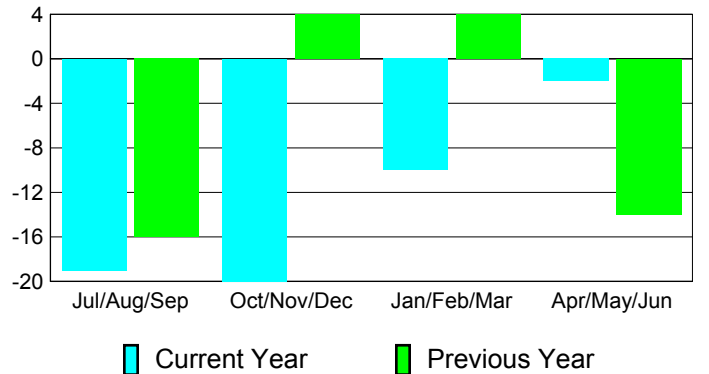

**Membership Results
2010-2011**

**Membership
2009-2010**

Month	Net Memb Goal	Actual New Memb	Actual Dropped Memb	Gain/Loss of Memb	Gain/Loss of Memb
Jul/Aug/Sep	4	27	-46	-19	-16
Oct/Nov/Dec	4	22	-42	-20	4
Jan/Feb/Mar	0	17	-27	-10	4
Apr/May/June	4	14	-16	-2	-14
Totals	12	80	-131	-51	-22

Membership Results 2010-2011

Goal, New, Dropped, Gain/Loss

Comparison of Membership Gain/Loss

Current Year Compared to the Previous Year

Gender Comparison 2010-2011

Jul/Aug/Sep

Oct/Nov/Dec

Jan/Feb/Mar

Apr/May/June

Male

Female