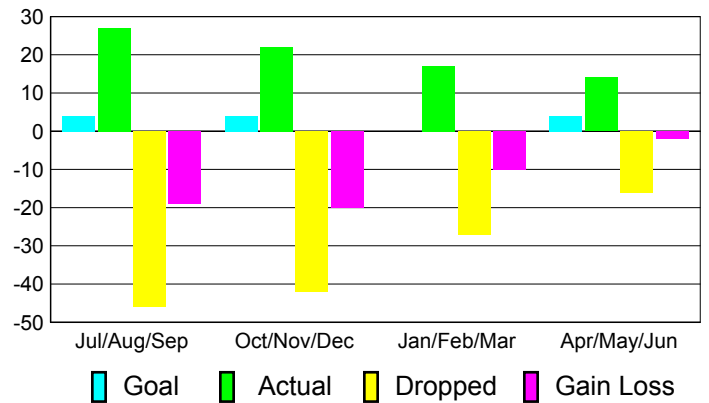

Membership Results 2010-2011

Goal, New, Dropped, Gain/Loss

Comparison of Membership Gain/Loss

Current Year Compared to the Previous Year