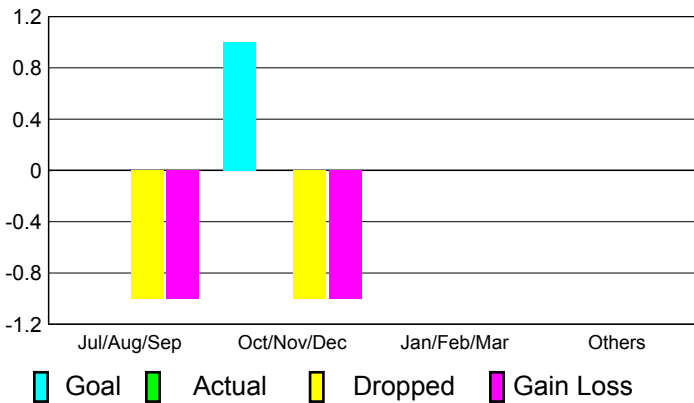

2010-2011 GMT Reports for District (or Undistricted) **District 24 F**

GMT: **STEVEN D SHERER**

Location: **VIRGINIA**

GMT CA: **1**

CLUBS

**Club Results
2010-2011**

**Clubs
2009-2010**

Month	New Club Goal	Actual New Clubs	Actual Dropped Clubs	Gain/Loss of Clubs	Gain/Loss of Clubs
Jul/Aug/Sep	0	0	-1	-1	0
Oct/Nov/Dec	1	0	-1	-1	0
Jan/Feb/Mar	0	0	0	0	0
Apr/May/June	0	0	0	0	0
Totals	1	0	-2	-2	0

Club Results 2010-2011

Goal, New, Dropped, Gain/Loss

Comparison of Club Gain/Loss

Current Year Compared to the Previous Year

YTD Status Quo Clubs 2010-2011

Status Quo Clubs Compared to Status Quo Members

MEMBERSHIP

**Membership Results
2010-2011**

**Membership
2009-2010**

Month	Net Memb Goal	Actual New Memb	Actual Dropped Memb	Gain/Loss of Memb	Gain/Loss of Memb
Jul/Aug/Sep	4	27	-46	-19	-16
Oct/Nov/Dec	4	22	-42	-20	4
Jan/Feb/Mar	0	17	-27	-10	4
Apr/May/June	4	14	-16	-2	-14
Totals	12	80	-131	-51	-22